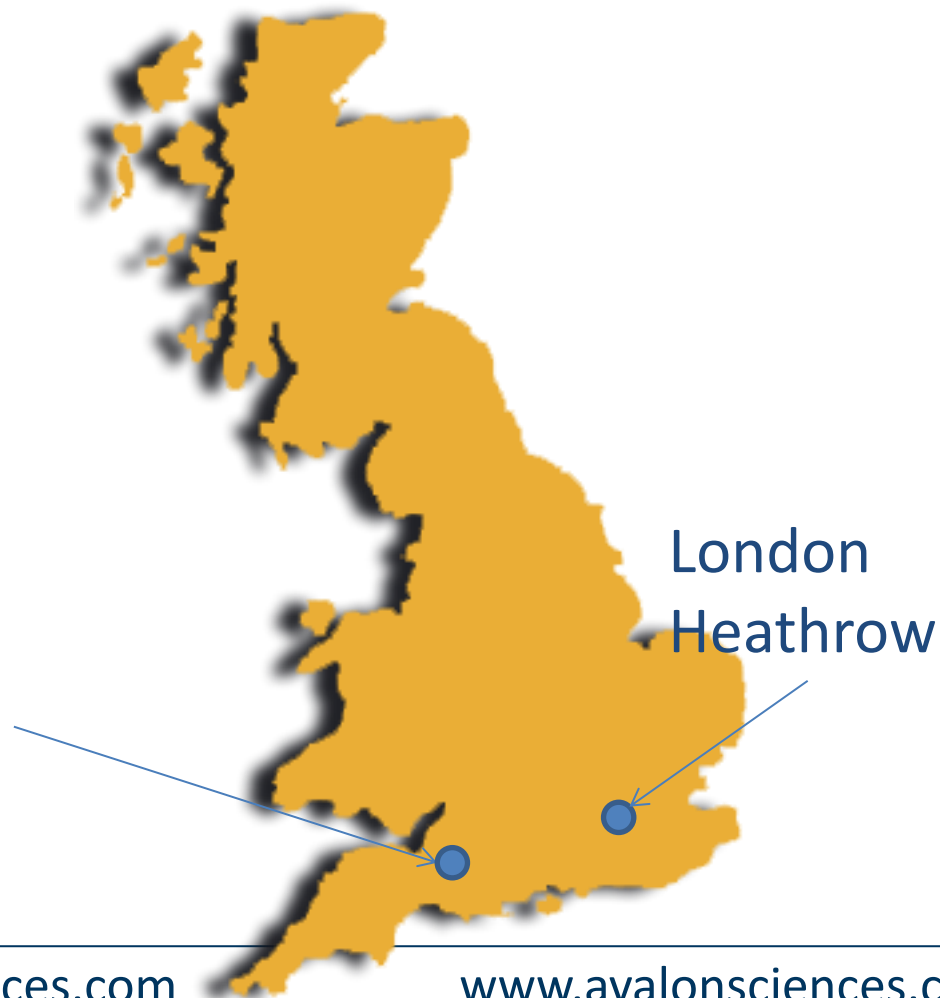

Visiting Avalon Sciences

Avalon training courses are run at Avalon Sciences HQ, Avalon House in Somerton Business Park, Somerton, Somerset UK (TA11 6SB).

- Letters of Invitation
 - Some nationalities require a letter of invitation before arriving. These can be obtained by contacting Caroline Dunn: caroline.dunn@avalonsciences.com
- Phone contact
 - Office Hours
 - +44 1458 270 000
 - Weekend/Evening
 - Mike Kennedy
 - +44 7501 467 465

Avalon
Sciences HQ

LEADERS IN BOREHOLE SEISMIC TECHNOLOGY

Getting here:

Avalon Sciences HQ is located in the South West of the UK, with excellent rail and road links to London and the rest of the UK.

- Flying
 - London Heathrow is easily accessed from most destinations around the world, and is located 3 hours from Avalon Sciences HQ. From Heathrow, train or car hire are the easiest methods to reach Avalon HQ.
- Train
 - Avalon House is conveniently located around 15 minutes from Castle Cary Station. There are regular direct trains to and from London Paddington to Castle Cary.
 - Taxi to Avalon HQ takes around 15 minutes: Mums Taxis- 07711 572038
ASL May be able to arrange pick up.
- Car Hire
 - Cars can be hired from Heathrow airport and Avalon Sciences HQ is a 2 hour drive.
 - From Heathrow, head south on the M25
 - Follow signs for M3 towards Southampton
 - At Junction 8, take the A303 to Salisbury
 - Continue on the A303 for 68 miles, before taking 3rd exit at Podimore roundabout towards A372 and follow signs to Somerton on B3153.
- Staff House
 - Avalon Sciences has its staff house, located in Somerton (~1 mile from HQ).
 - [Link to Google Map](#)
 - Please Contact us for more information.
 - Staff house address: Somerleigh, New Street, Somerton TA11 7NU